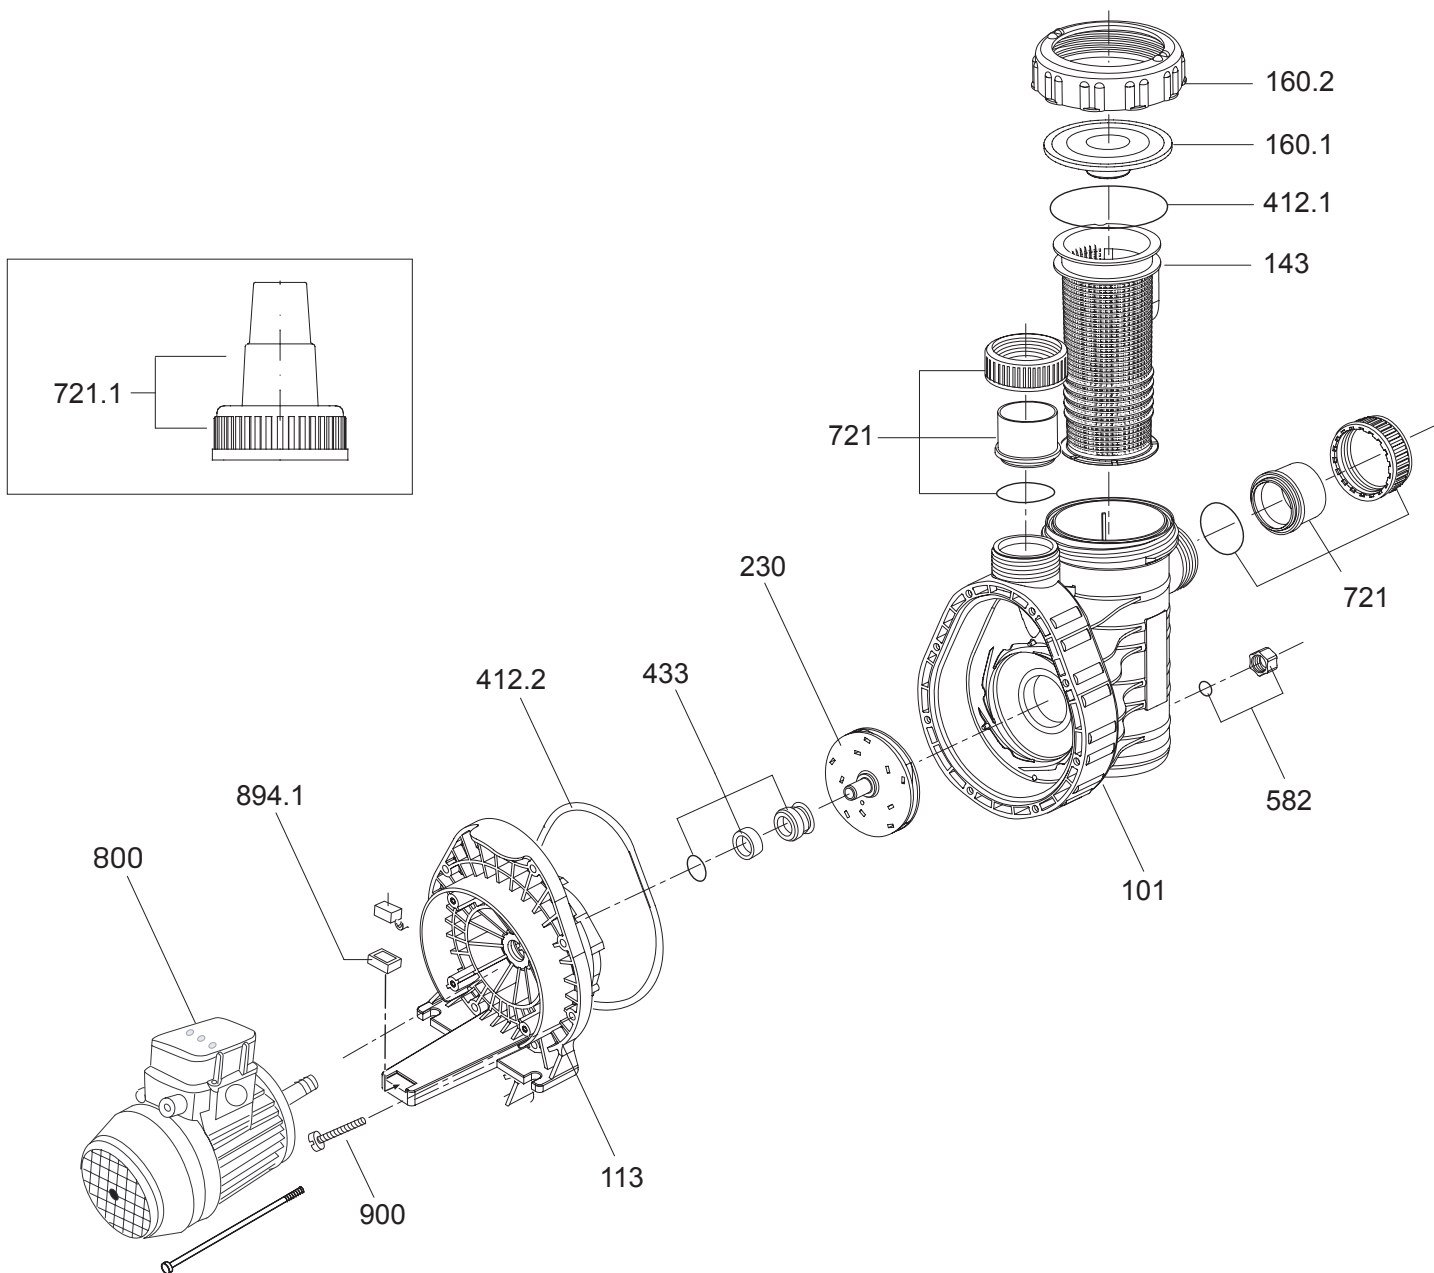

MODEL PA91-II VSP

Dual Voltage Variable Speed
Swimming Pool Pump

AQUATECHNIX®

MODEL PA91-II VSP

Dual Voltage Variable Speed
Swimming Pool Pump

Order #	Drawing Number	Qty Required	Description	List Price
2901316020	160.2	1	LOCK RING - LID	\$ 9.60
2901316010	160.1	1	LID - CLEAR	12.20
2901341220	412.1	1	O-RING - LID 105 x 5mm	3.70
2500300912	721	1	COMPLETE UNION PACKAGE - SUCTION/DISCHARGE - SLIP/HOSE	25.40
2500300915	721.1	1	COMPLETE UNION PACKAGE - SUCTION/DISCHARGE - HOSE	15.60
2500300916	721	1	COMPLETE UNION PACKAGE - SUCTION/DISCHARGE - SLIP	15.60
2500300913	721	1	COMPLETE UNION PACKAGE - SUCTION/DISCHARGE - NPT	15.60
2500300909	721	2	HALF UNION SET - NPT (INCLUDES NUT, THREADED UNION END & O-RING)	8.00
2500300910	721	2	HALF UNION SET - SLIP (INCLUDES NUT, UNION END & O-RING)	8.00
2500300911	721.1	2	HALF UNION SET - HOSE (INCLUDES NUT, HOSE ADAPTOR & O-RING)	8.00
2901314300	143	1	BASKET - ONE PIECE	10.70
2901310101	101	1	CASING	50.50
2901458200	582	1	DRAIN CAP 3/8" WITH GASKET - CASING	2.80
2921623034	230	1	IMPELLER (-II VSP) 1.1 THP (1.5 HP SPL) 98 / 9mm	21.70
2921606204	433	1	MECHANICAL SEAL (5/8") - CARBON/CERAMIC	14.60
2991000091	900	8	SCREW - CASING, HEX/WASHER/SLOT M7 x 48mm	4.20
2921641223	412.2	1	O-RING - CASING 165 x 6mm	7.80
2901316101	113	1	FLANGE/SEAL HOUSING	40.20
2920889410	894.1	1	LEGO (FOOT)	0.60
ECPM750011	800	1	MOTOR - 1.1THP VS 115-230V	711.70

Go Kits For The Model PA91

SPK-A91-GOKIT	1	KIT INCLUDES THE FOLLOWING PARTS:	30.50
		2901341220 - O-RING LID 105 x 5mm	
		2921606204 - MECHANICAL SEAL (5/8") - CARBON/CERAMIC	
		2921641223 - O-RING CASING 165 x 6mm	
		2920241220 - O-RING UNION 50 x 3mm	