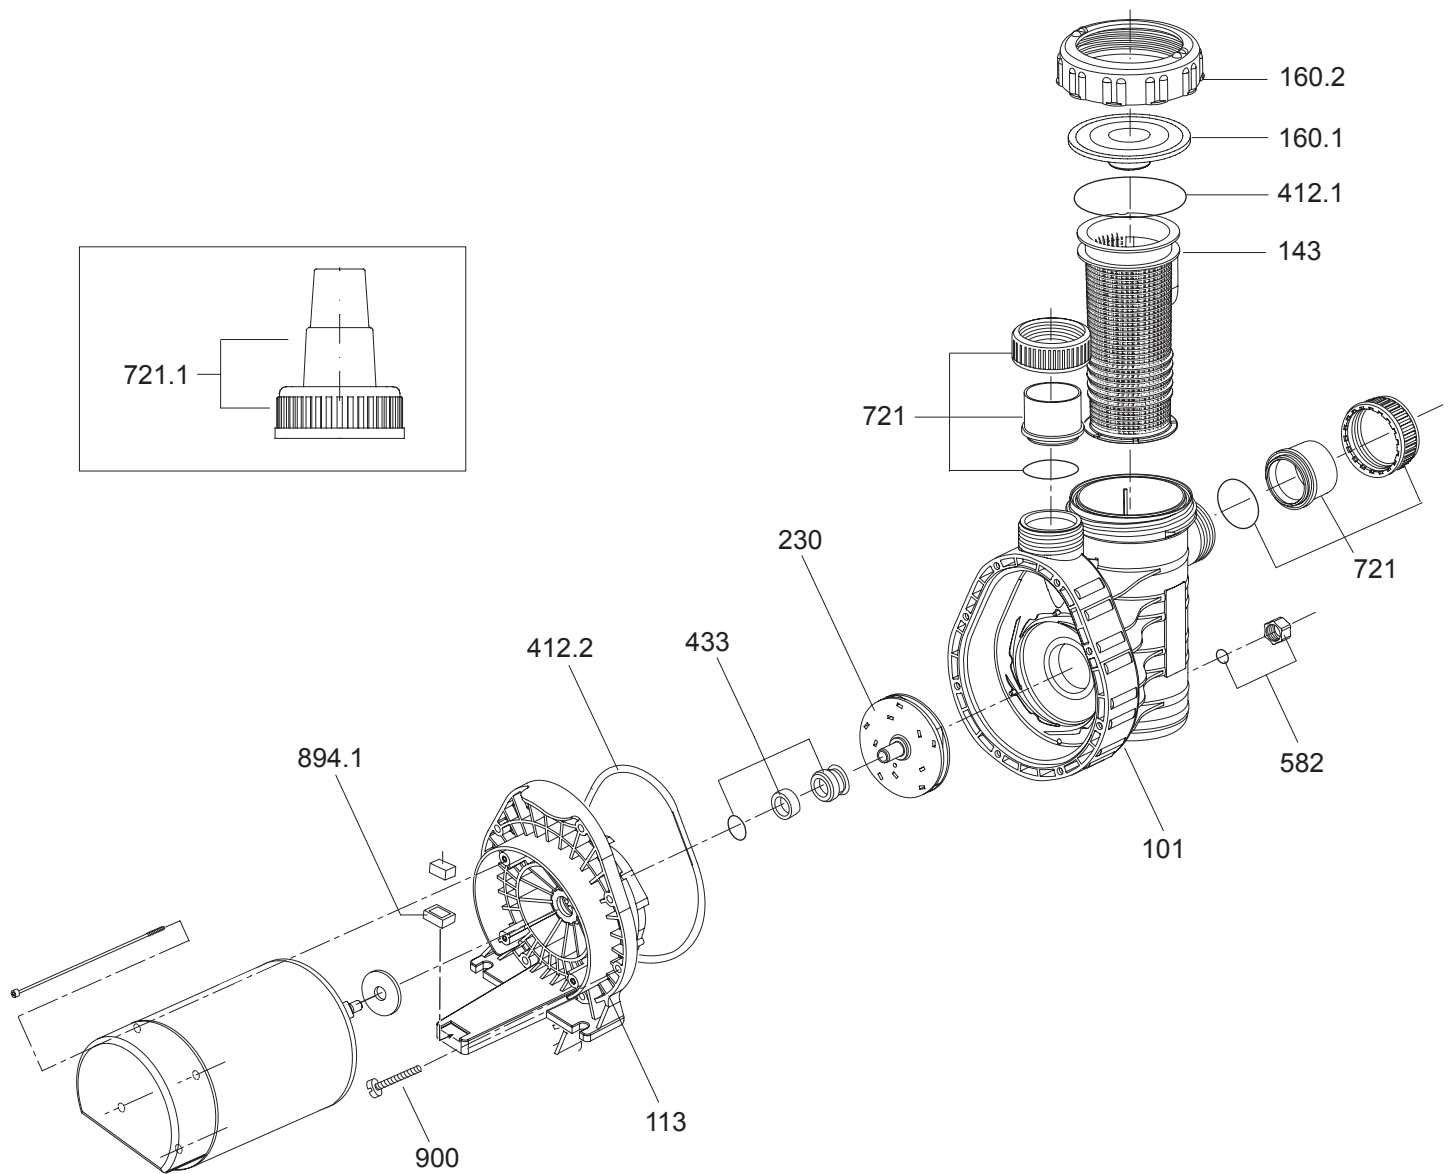

# MODEL PA91 Series

Self-Priming Swimming Pool Pump

AQUATECHNIX®

Model PA91R, PA91, PA91-I, & PA91-II

# MODEL PA91 Series

Self-Priming Swimming Pool Pump

### Go Kits For The Model PA91

SPK-A91-GOKIT	1	KIT INCLUDES THE FOLLOWING PARTS:	30.50
		2901341220 - O-RING LID 105 x 5mm	
		2921606204 - MECHANICAL SEAL (5/8") - CARBON/CERAMIC	
		2921641223 - O-RING CASING 165 x 6mm	
		2920241220 - O-RING UNION 50 x 3mm	

All motors have a 3/8" thread stainless steel shaft